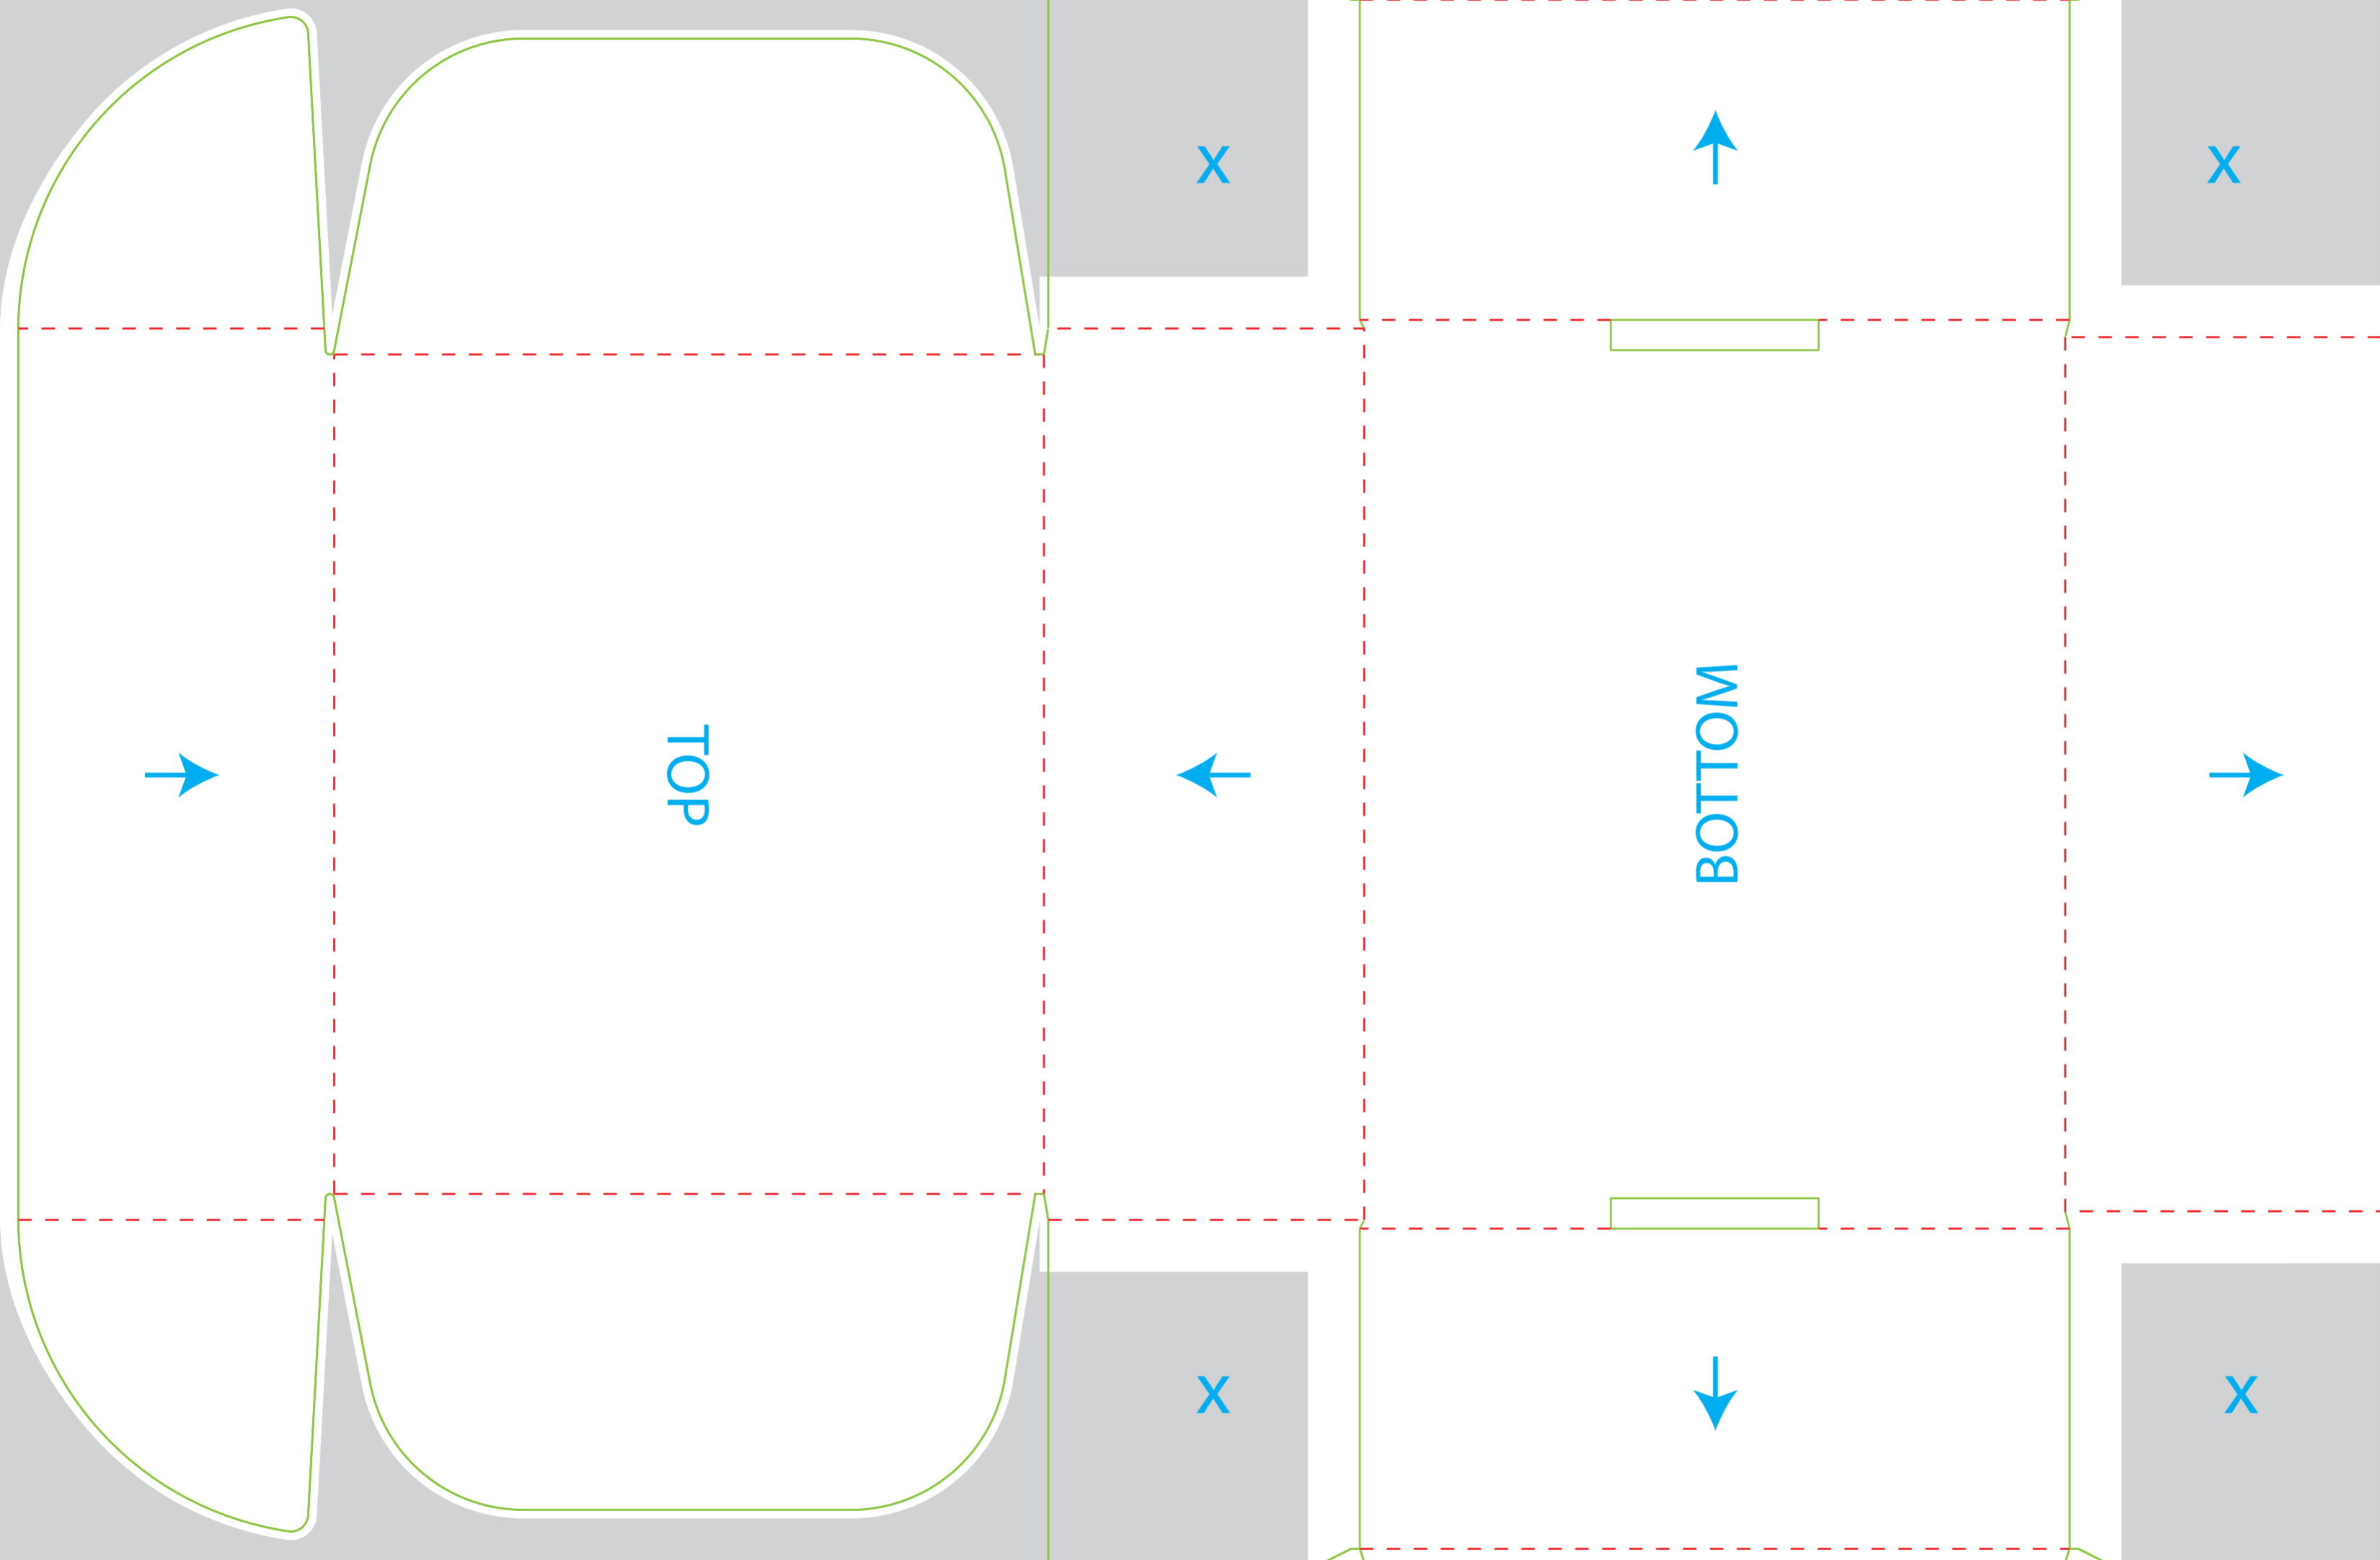

DISPLAY MAILER
6 x 5 x 2.25

Hide Directions Layer
before saving

Checklist Before Final Save

- Set colors to CMYK - no RGB, Pantone, Spot, Book, or Lab colors
- Embed links
- Convert text to outlines
- Hide Directions, Dieline, and Mask layers
- Save Adobe PDF Preset "High Quality Print" with Document Bleed Settings

Hide Mask Layer
before saving